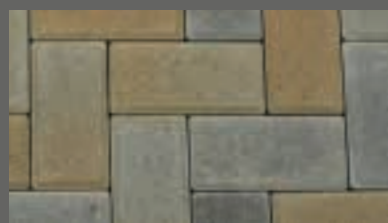

# STANDARD COLORS

Fendt offers separate color lines at three separate pricing levels, which include Standard Colors, Spectrum Colors and Elite Colors. Fendt's Standard Colors offer some of the widest varieties of both solid colors and blended colors that are available in today's market.

MOSSY OAK BLEND

SANDSTONE BLEND

SLATE

LAKESHORE BLEND

WHEN SELECTING COLOR: The color samples depicted are only a guide to assist in color selection and should not be used to select final color. Actual colors of pavers and walls may vary due to the nature of the raw materials used in processing and the variation of reproduction and printing processes. Final color selection should be made from actual paver and wall products. When installing pavers, use several cubes simultaneously for proper color blending.

# SPECTRUM COLORS & ELITE COLORS

Fendt offers two premium color lines, namely Spectrum Colors and Elite Colors. The Spectrum Colors offer deeper and richer color tones which take standard paver colors to a higher level. The Elite Colors offer the latest color possibilities when premium colors are combined with premium cements.

## ELITE COLORS

POLAR ASH

IRONWOOD

SUMMER WHEAT

SEASHELL