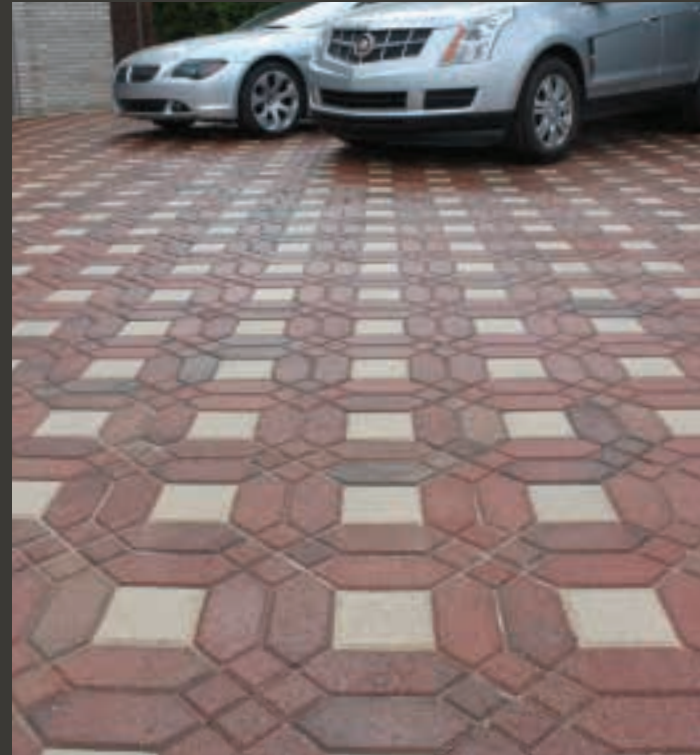

SYMETRY®

▶ NEXT PAGE:
PAVERS: SYMETRY – RUSTIC BLEND
6x6 – CUSTOM COLOR
VENETIAN PARQUET PATTERN

SYMETRY

Units per sq. ft.: 3.4
Sq. ft. per cube: 84
Weight per sq. ft.: 28 lbs.
Weight per cube: 2,352 lbs.
Sq. ft. per strap: 21

6x6 SQUARE

Units per sq. ft.: 4
Sq. ft. per cube: 92
Weight per sq. ft.: 28 lbs.
Weight per cube: 2,576 lbs.
Sq. ft. per strap: 13.14

- ▶ RIGHT:
PAVERS: SYMETRY VENETIAN PARQUET PATTERN –
RUSTIC BLEND
6x6 – CUSTOM COLOR
- ▶ BELOW:
PAVERS: SYMETRY VENETIAN PARQUET PATTERN –
ANTIQUE BLEND
6x6 – SLATE

STANDARD COLORS

SYMETRY®

RUSTIC BLEND

ANTIQUE BLEND

6x6

SLATE

SYMETRY® PATTERNS (SHOWN WITH 6x6)

Diamond Run Pattern