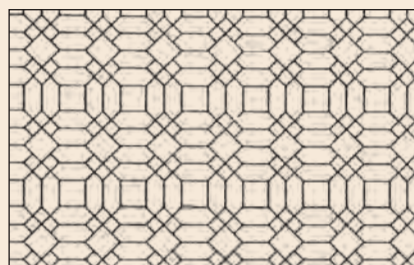

STANDARD COLORS

SYMETRY®

RUSTIC BLEND

ANTIQUE BLEND

6x6

SLATE

SYMETRY® PATTERNS (SHOWN WITH 6x6)

Diamond Run Pattern

100% SYMETRY

Pattern #7

74.5% SYMETRY 25.5% SQUARES

Grand Parquet Pattern

66.2% SYMETRY 33.8% SQUARES

Venetian Parquet Pattern

83% SYMETRY 17% SQUARES

Regency Pattern

83% SYMETRY 17% SQUARES

Interpace Pattern

78.5% SYMETRY 21.5% SQUARES

Embassy Row Pattern

71% SYMETRY 29% SQUARES

Georgian Parquet Pattern

78.5% SYMETRY 21.5% SQUARES

Rondolais Pattern

100% SYMETRY

Palace Parquet Pattern

83% SYMETRY 17% SQUARES

Pattern R.S.

53% SYMETRY 47% SQUARES

*Approximate Scale: 1/4" = 1'
(Percentages in Square Feet)*